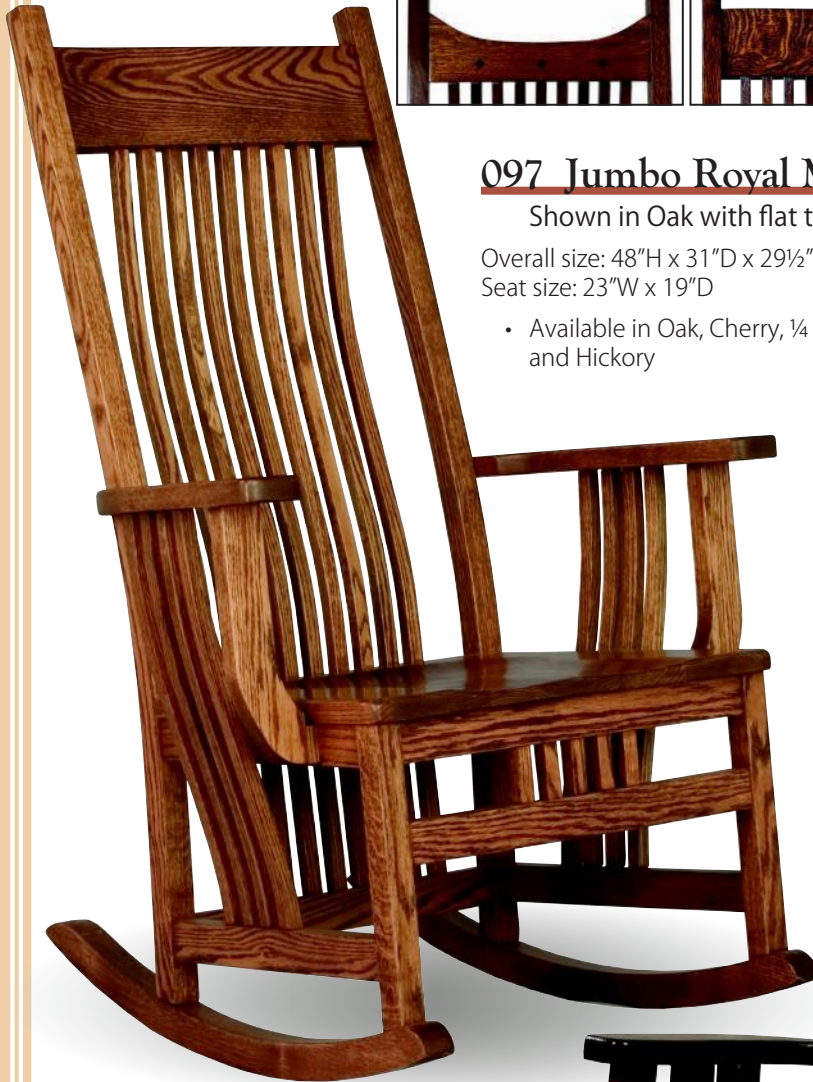

These rockers can be ordered 3 ways:
(Please specify when ordering)

1. With cutout and diamonds
2. Flat top without diamonds
3. Flat top with diamonds