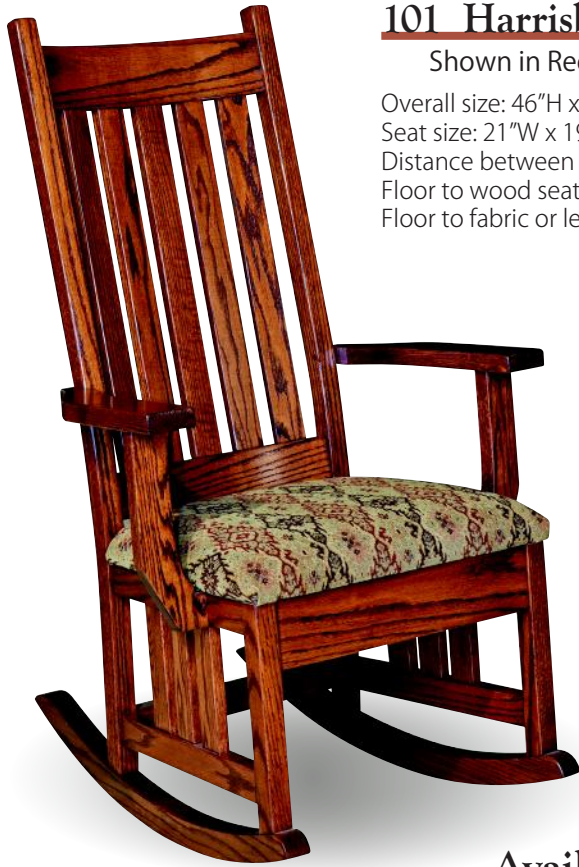

## 110 Springfield Rocker

Shown in Red Oak with Fabric Seat

Overall size: 46"H x 31"D x 28"W

Seat size: 21"W x 19"D

Distance between armrests: 21½"

Floor to wood seat: 18"

Floor to fabric or leather seat: 19"

Shown with Wood Seat

Available in Oak,  
Cherry, 1/4 Sawn White  
Oak, Brown Maple,  
Hickory, and Elm

*Very comfortable two  
direction steambent back*

**101 Harrisburg Mission Rocker**

Shown in Red Oak with Fabric seat

Overall size: 46"H x 31"D x 28"W  
Seat size: 21"W x 19"D  
Distance between armrests: 21½"  
Floor to wood seat: 18"  
Floor to fabric or leather seat: 19"

Shown with tie-on seat cushion

Available in Oak, Cherry,  
1/4 Sawn White Oak, Brown  
Maple, Hickory, and Elm