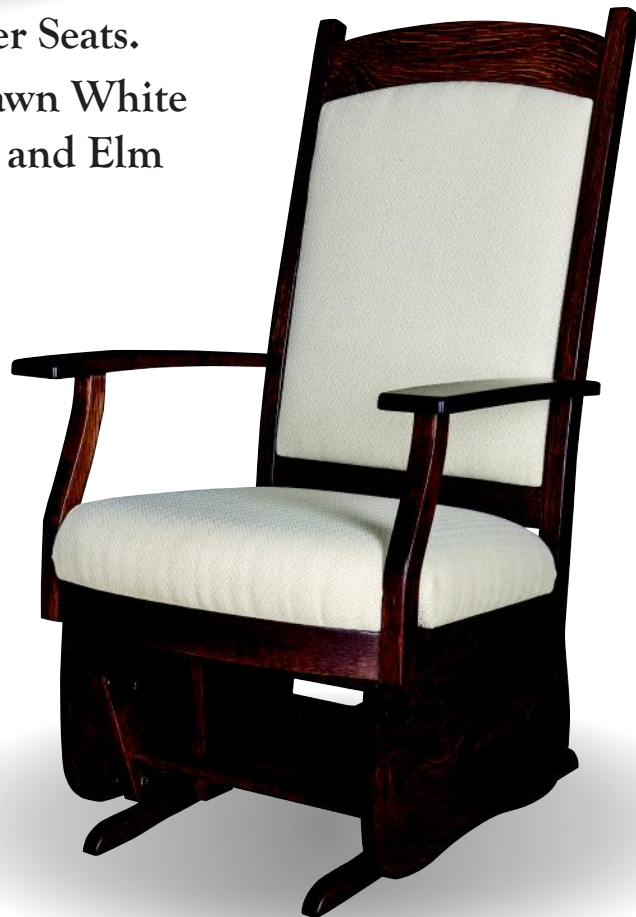

## 019 Oakland Footstool

Shown with brass tacks

Overall size: 17"H x 13"D x 15"W

- Without tacks: 020

**012 Padded Back Rocker**

Shown in Oak

Overall size: 44"H x 31"D x 29"W  
Seat size: 21½"W x 19½"D  
Distance between armrests: 21"  
Floor to fabric or leather seat: 18"  
4" foam seat

Available in Fabric or Leather Seats.  
Available in Oak, Cherry, ¼ Sawn White Oak, Brown Maple, Hickory, and Elm

NEW  
2017

**112 Padded Back Glider**

Shown in ¼ Sawn White Oak

Overall size: 46½"H x 28"D x 29"W  
Seat size: 21½"W x 20½"D