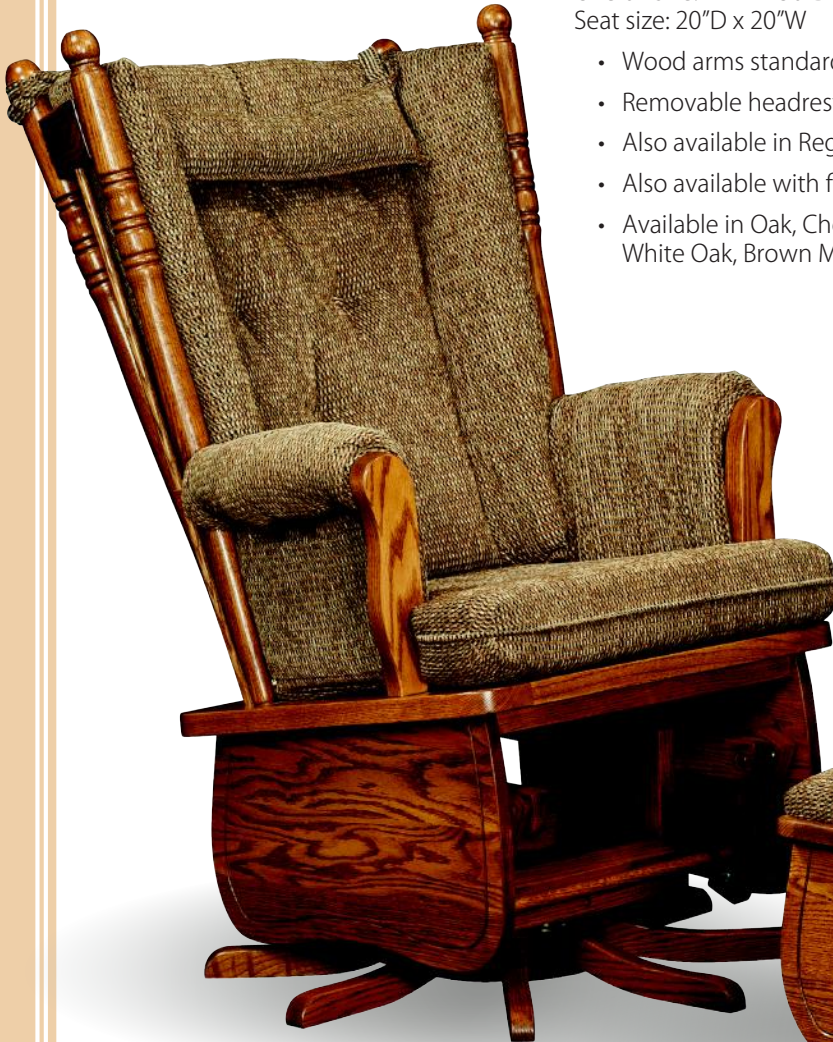

192 4-Post High Back Swivel Glider

Shown with optional padded armrests & ottoman

Overall size: 44"H x 30"D x 32"W

Seat size: 20"D x 20"W

- Wood arms standard
- Removable headrest pillow standard
- Also available in Reg. Glide 092
- Also available with flip-out
- Available in Oak, Cherry, ¼ Sawn White Oak, Brown Maple, and Hickory

Floor to top of cushion: 18"
SW Glide: ¾" higher

093 Ottoman

Overall size: 15"H x 17"D x 19"W