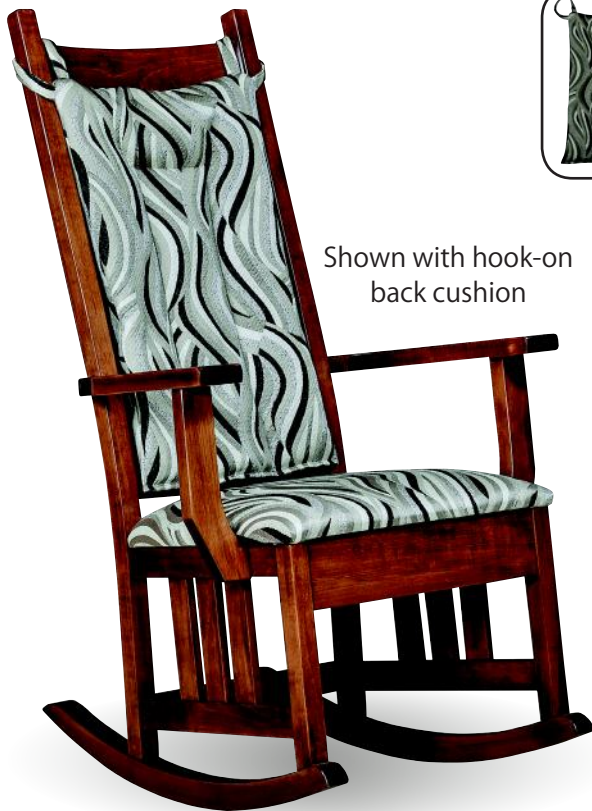

Overall size: 46"H x 31"D x 28"W  
Seat size: 21"W x 19"D  
Distance between armrests: 21½"  
Floor to wood seat: 18"  
Floor to fabric or leather seat: 19"

Shown with tie-on seat cushion

Available in Oak, Cherry,  
1/4 Sawn White Oak, Brown  
Maple, Hickory, and Elm

Shown with hook-on back cushion

Shown with Wood Seat