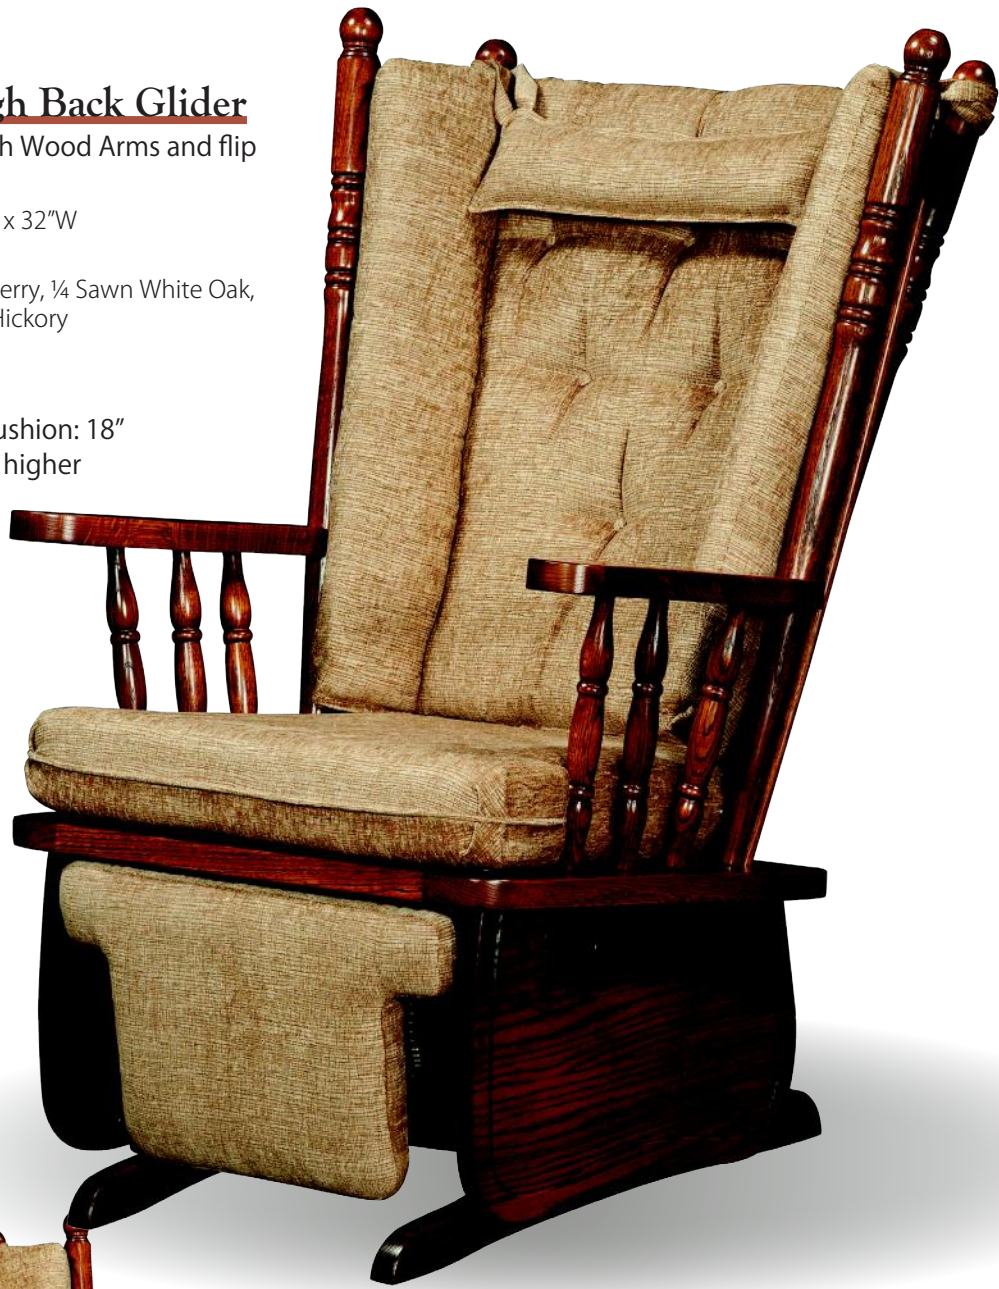

092 4-Post High Back Glider

Shown in Oak with Wood Arms and flip out foot rest.

Overall size: 44"H x 30"D x 32"W

Seat size: 21"D x 23"W

- Available in Oak, Cherry, ¼ Sawn White Oak, Brown Maple, and Hickory

Floor to top of cushion: 18"

SW Glide: ¾" higher